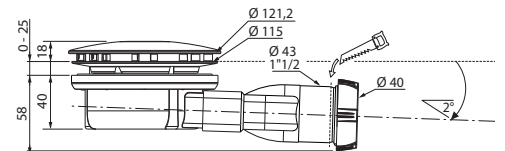

► Flow rates meet the requirements of standard NF EN274

SLIM SHOWER

FLOW RATE IN 15 MM OF WATER 33.6 L/min

FINISH Chromed ABS dome

SLIM METAL DOME

FLOW RATE IN 15 MM OF WATER 28 L/min

FINISH Metal dome

SLIM EXPERT

FLOW RATE IN 15 MM OF WATER 27 L/min

FINISH Stainless steel finish flat grid

	1 Dome	2 Screws	3 Adaptor	4 Adaptor for stoneware tray
SLIM SHOWER 	 Chromed ABS	M4 x 40 mm Stainless steel	 PA66+FG White	Only available in this version
SLIM METAL DOME 	 Chromed Metal	M4 x 40 mm Stainless steel	 POM White	
SLIM EXPERT 	 Brushed stainless steel	M4 x 40 mm Stainless steel	 304L Stainless steel Chromed	