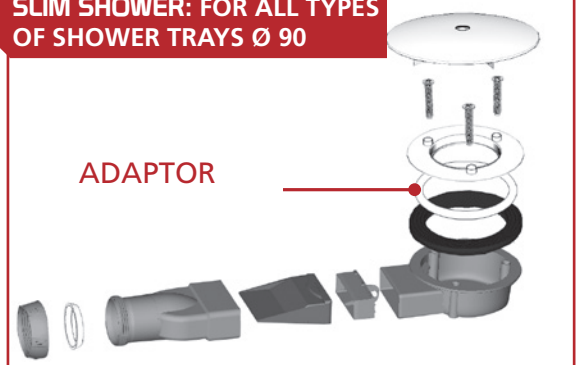

SLIM SHOWER

The SLIM range is specially designed to be fitted to the flattest trays on the market, in Ø 90 thanks to its low height:

ONLY 40 MM!

The silicon membrane guarantees excellent flow rates and totally stops smells coming up.

FLOW RATE IN 15 MM OF WATER 27 L/min

FINISH Stainless steel finish flat grid

	1 Dome	2 Screws	3 Adaptor	4 Adaptor for stoneware tray
SLIM SHOWER 	 Chromed ABS	M4 x 40 mm Stainless steel	 PA66+FG White	Only available in this version
SLIM METAL DOME 	 Chromed Metal	M4 x 40 mm Stainless steel	 POM White	
SLIM EXPERT 	 Brushed stainless steel	M4 x 40 mm Stainless steel	 304L Stainless steel Chromed	

PP: Polypropylene
LDPE: Low Density Polyethylene
PA6.6 + FG: Polyamide 6.6 + Fibreglass
POM: Acetal

Ref.	Description	Quantity	Material	Colour
5	Ø 115 Washer	1	SBS 25 Sh A	Grey
6	Insert for M4 screw	3	Brass	-
7	Ø 90 waste body	1	ABS	Grey
8	Filter	1	POM	Grey
9	Silicon membrane	1	Silicon	Grey
10	Drain tube	1	ABS	Grey
11	Ø40 conical washer	1	LDPE	Natural
12	1"1/2 nut	1	PP	Grey

TIP:

For stoneware trays or trays with conical drain holes in the ABS dome version only, a special adaptor is provided (in the **SLIM ABS DOME** pack only).

SLIM SHOWER: FOR ALL TYPES OF SHOWER TRAYS Ø 90