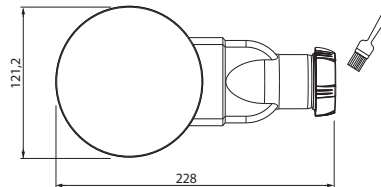

► Flow rates meet the requirements of standard NF EN274

SLIM SHOWER

FLOW RATE IN 15 MM OF WATER 33.6 L/min

FINISH Chromed ABS dome

SLIM METAL DOME

FLOW RATE IN 15 MM OF WATER 28 L/min

FINISH Metal dome

SLIM EXPERT

FLOW RATE IN 15 MM OF WATER 27 L/min

FINISH Stainless steel finish flat grid

	1 Dome	2 Screws	3 Adaptor	4 Adaptor for stoneware tray
SLIM SHOWER 	 Chromed ABS	M4 x 40 mm Stainless steel	 PA66+FG White	Only available in this version
SLIM METAL DOME 	 Chromed Metal	M4 x 40 mm Stainless steel	 POM White	
SLIM EXPERT 	 Brushed stainless steel	M4 x 40 mm Stainless steel	 304L Stainless steel Chromed	