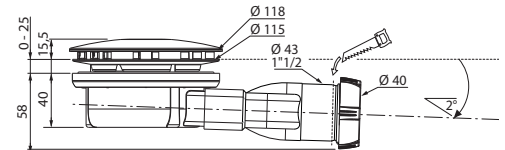

40 mm

Shower wastes

EXTRA FLAT

wirquin
PRO

EXPERT EN ÉQUIPEMENT SANITAIRE

3 STYLISH DESIGNS
 Chromed ABS dome
 Metal dome
 Brushed stainless steel flat grid

FITS ALL SIZES
 2 possible types of outlet:
 - Ø 40 (female) compression
 - Ø 43 – 1"1/2 (male) solvent weld

► Flow rates meet the requirements of standard NF EN274

SLIM SHOWER

FLOW RATE IN 15 MM OF WATER 33.6 L/min

FINISH Chromed ABS dome

SLIM METAL DOME

FLOW RATE IN 15 MM OF WATER 28 L/min

FINISH Metal dome

SLIM EXPERT

FLOW RATE IN 15 MM OF WATER 27 L/min

FINISH Stainless steel finish flat grid

	1 Dome	2 Screws	3 Adaptor	4 Adaptor for stoneware tray
SLIM SHOWER 	 Chromed ABS	M4 x 40 mm Stainless steel	 PA66+FG White	Only available in this version
SLIM METAL DOME 	 Chromed Metal	M4 x 40 mm Stainless steel	 POM White	
SLIM EXPERT 	 Brushed stainless steel	M4 x 40 mm Stainless steel	 304L Stainless steel Chromed	