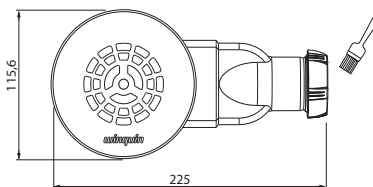

SLIM SHOWER

The SLIM range is specially designed to be fitted to the flattest trays on the market, in Ø 90 thanks to its low height:

ONLY 40 MM!

The silicon membrane guarantees excellent flow rates and totally stops smells coming up.

40 mm

Shower wastes

EXTRA FLAT

wirquin
PRO

EXPERT EN ÉQUIPEMENT SANITAIRE

3 STYLISH DESIGNS
 Chromed ABS dome
 Metal dome
 Brushed stainless steel flat grid

FITS ALL SIZES
 2 possible types of outlet:
 - Ø 40 (female) compression
 - Ø 43 – 1"1/2 (male) solvent weld

► Flow rates meet the requirements of standard NF EN274

SLIM SHOWER

FLOW RATE IN 15 MM OF WATER 33.6 L/min

FINISH Chromed ABS dome

SLIM METAL DOME

FLOW RATE IN 15 MM OF WATER 28 L/min

FINISH Metal dome

SLIM EXPERT

FLOW RATE IN 15 MM OF WATER 27 L/min

FINISH Stainless steel finish flat grid

	1 Dome	2 Screws	3 Adaptor	4 Adaptor for stoneware tray
SLIM SHOWER 	 Chromed ABS	M4 x 40 mm Stainless steel	 PA66+FG White	Only available in this version
SLIM METAL DOME 	 Chromed Metal	M4 x 40 mm Stainless steel	 POM White	
SLIM EXPERT 	 Brushed stainless steel	M4 x 40 mm Stainless steel	 304L Stainless steel Chromed	