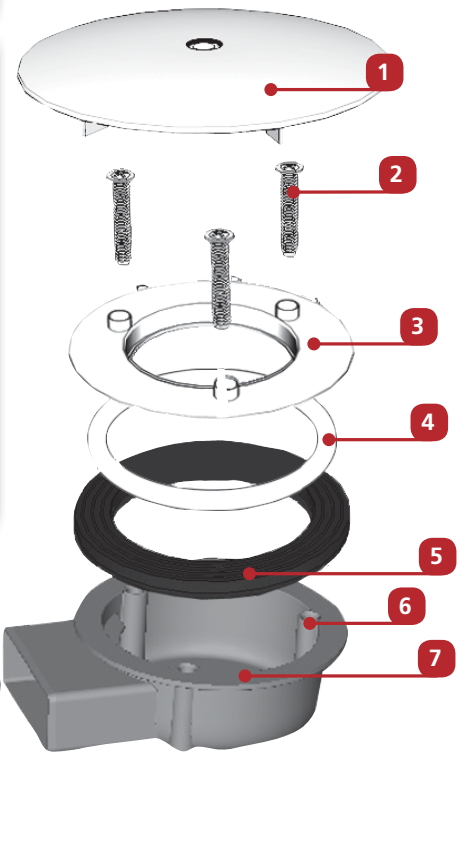

SLIM SHOWER

The SLIM range is specially designed to be fitted to the flattest trays on the market, in Ø 90 thanks to its low height:

ONLY 40 MM!

The silicon membrane guarantees excellent flow rates and totally stops smells coming up.

FLOW RATE IN 15 MM OF WATER 27 L/min

FINISH Stainless steel finish flat grid

	1 Dome	2 Screws	3 Adaptor	4 Adaptor for stoneware tray
SLIM SHOWER 	 Chromed ABS	M4 x 40 mm Stainless steel	 PA66+FG White	Only available in this version
SLIM METAL DOME 	 Chromed Metal	M4 x 40 mm Stainless steel	 POM White	
SLIM EXPERT 	 Brushed stainless steel	M4 x 40 mm Stainless steel	 304L Stainless steel Chromed	

PP: Polypropylene
LDPE: Low Density Polyethylene
PA6.6 + FG: Polyamide 6.6 + Fibreglass
POM: Acetal

Ref.	Description	Quantity	Material	Colour
5	Ø 115 Washer	1	SBS 25 Sh A	Grey
6	Insert for M4 screw	3	Brass	-
7	Ø 90 waste body	1	ABS	Grey
8	Filter	1	POM	Grey
9	Silicon membrane	1	Silicon	Grey
10	Drain tube	1	ABS	Grey
11	Ø40 conical washer	1	LDPE	Natural
12	1"1/2 nut	1	PP	Grey

TIP:

For stoneware trays or trays with conical drain holes in the ABS dome version only, a special adaptor is provided (in the **SLIM ABS DOME** pack only).

SLIM SHOWER: FOR ALL TYPES OF SHOWER TRAYS Ø 90