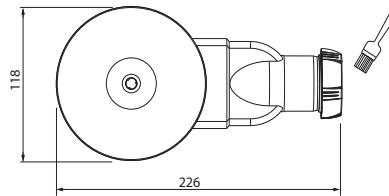

SLIM SHOWER

The SLIM range is specially designed to be fitted to the flattest trays on the market, in Ø 90 thanks to its low height:

ONLY 40 MM!

The silicon membrane guarantees excellent flow rates and totally stops smells coming up.

40 mm

Shower wastes

EXTRA FLAT

wirquin
PRO

EXPERT EN ÉQUIPEMENT SANITAIRE

3 STYLISH DESIGNS
 Chromed ABS dome
 Metal dome
 Brushed stainless steel flat grid

FITS ALL SIZES
 2 possible types of outlet:
 - Ø 40 (female) compression
 - Ø 43 – 1"1/2 (male) solvent weld

► Flow rates meet the requirements of standard NF EN274

SLIM SHOWER

FLOW RATE IN 15 MM OF WATER 33.6 L/min

FINISH Chromed ABS dome

SLIM METAL DOME

FLOW RATE IN 15 MM OF WATER 28 L/min

FINISH Metal dome

SLIM EXPERT

FLOW RATE IN 15 MM OF WATER 27 L/min

FINISH Stainless steel finish flat grid

	1 Dome	2 Screws	3 Adaptor	4 Adaptor for stoneware tray
SLIM SHOWER 	 Chromed ABS	M4 x 40 mm Stainless steel	 PA66+FG White	Only available in this version
SLIM METAL DOME 	 Chromed Metal	M4 x 40 mm Stainless steel	 POM White	
SLIM EXPERT 	 Brushed stainless steel	M4 x 40 mm Stainless steel	 304L Stainless steel Chromed	