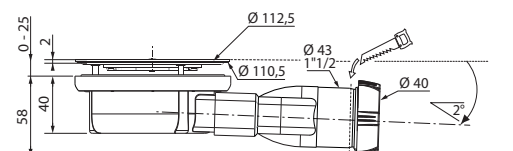

► Flow rates meet the requirements of standard NF EN274

SLIM SHOWER

FLOW RATE IN 15 MM OF WATER 33.6 L/min

FINISH Chromed ABS dome

SLIM METAL DOME

FLOW RATE IN 15 MM OF WATER 28 L/min

FINISH Metal dome

SLIM EXPERT

FLOW RATE IN 15 MM OF WATER 27 L/min

FINISH Stainless steel finish flat grid

	1 Dome	2 Screws	3 Adaptor	4 Adaptor for stoneware tray
SLIM SHOWER 	 Chromed ABS	M4 x 40 mm Stainless steel	 PA66+FG White	Only available in this version
SLIM METAL DOME 	 Chromed Metal	M4 x 40 mm Stainless steel	 POM White	
SLIM EXPERT 	 Brushed stainless steel	M4 x 40 mm Stainless steel	 304L Stainless steel Chromed	