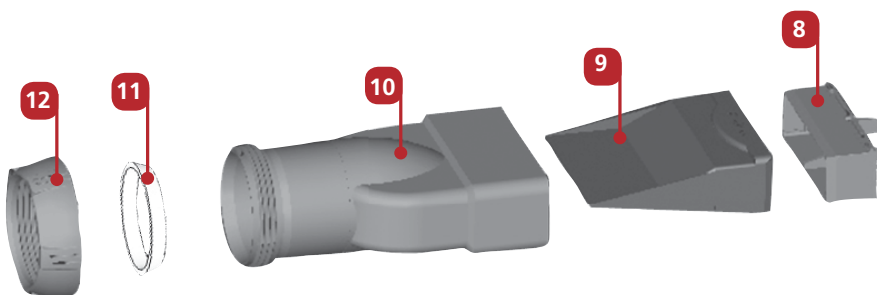

SLIM SHOWER

The SLIM range is specially designed to be fitted to the flattest trays on the market, in Ø 90 thanks to its low height:

ONLY 40 MM!

The silicon membrane guarantees excellent flow rates and totally stops smells coming up.

FLOW RATE IN 15 MM OF WATER 27 L/min

FINISH Stainless steel finish flat grid

	1 Dome	2 Screws	3 Adaptor	4 Adaptor for stoneware tray
SLIM SHOWER 	 Chromed ABS	M4 x 40 mm Stainless steel	 PA66+FG White	Only available in this version
SLIM METAL DOME 	 Chromed Metal	M4 x 40 mm Stainless steel	 POM White	
SLIM EXPERT 	 Brushed stainless steel	M4 x 40 mm Stainless steel	 304L Stainless steel Chromed	

PP: Polypropylene
LDPE: Low Density Polyethylene
PA6.6 + FG: Polyamide 6.6 + Fibreglass
POM: Acetal

Ref.	Description	Quantity	Material	Colour
5	Ø 115 Washer	1	SBS 25 Sh A	Grey
6	Insert for M4 screw	3	Brass	-
7	Ø 90 waste body	1	ABS	Grey
8	Filter	1	POM	Grey
9	Silicon membrane	1	Silicon	Grey
10	Drain tube	1	ABS	Grey
11	Ø40 conical washer	1	LDPE	Natural
12	1"1/2 nut	1	PP	Grey

TIP:

For stoneware trays or trays with conical drain holes in the ABS dome version only, a special adaptor is provided (in the **SLIM ABS DOME** pack only).

SLIM SHOWER: FOR ALL TYPES OF SHOWER TRAYS Ø 90