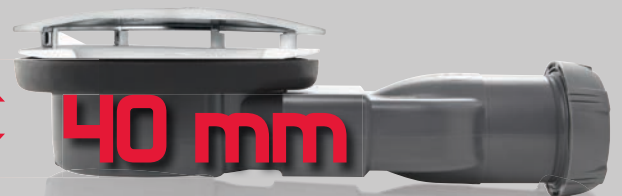

Waste Ø 90

Garantie
5
ANS

INNOVATION
WIRQUIN

SLIM RANGE

► Specially designed for EXTRA-FLAT trays with higher flow rates than the standard requirements.

Discover the new SLIM range

SLIM EXPERT

SLIM METAL DOME

SLIM SHOWER

The SLIM range is specially designed to be fitted to the flattest trays on the market, in Ø 90 thanks to its low height:

ONLY 40 MM!

The silicon membrane guarantees excellent flow rates and totally stops smells coming up.

40 mm

Shower wastes

EXTRA FLAT

wirquin
PRO

EXPERT EN ÉQUIPEMENT SANITAIRE

3 STYLISH DESIGNS
 Chromed ABS dome
 Metal dome
 Brushed stainless steel flat grid

FITS ALL SIZES
 2 possible types of outlet:
 - Ø 40 (female) compression
 - Ø 43 – 1"1/2 (male) solvent weld