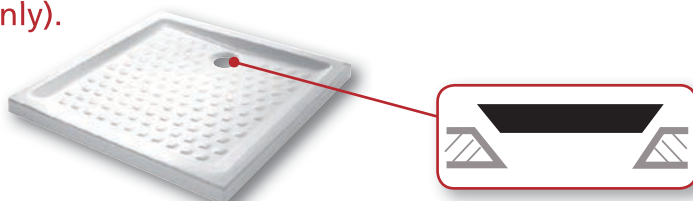

TIP:

For stoneware trays or trays with conical drain holes in the ABS dome version only, a special adaptor is provided (in the **SLIM ABS DOME** pack only).